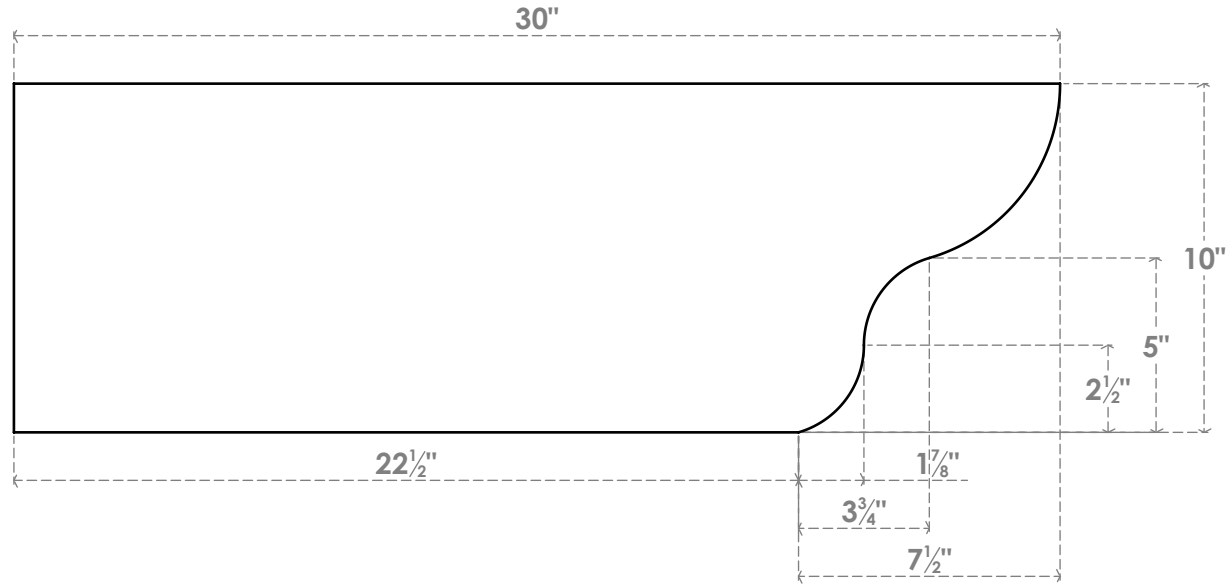

# RFTP06X10X30GRN

6"W X 10"H X 30"L GREENSBORO ARCHITECTURAL GRADE PVC RAFTER TAIL

SIDE PROFILE

FRONT PROFILE

ISOMETRIC

EKENA MILLWORK  
 2300 WEST MAIN ST.  
 CLARKSVILLE, TX 75426  
 TOLL FREE: 866-607-0453  
 WWW.EKENAMILLWORK.COM