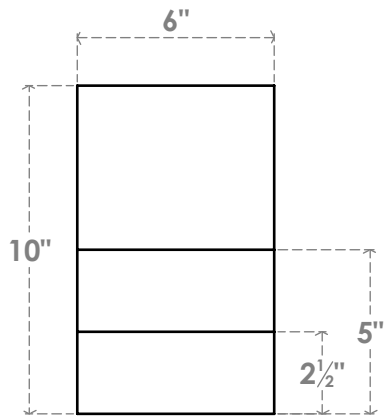

# RFTP06X10X30GRN

6"W X 10"H X 30"L GREENSBORO ARCHITECTURAL GRADE PVC RAFTER TAIL

SIDE PROFILE

FRONT PROFILE

ISOMETRIC

EKENA MILLWORK  
 2300 WEST MAIN ST.  
 CLARKSVILLE, TX 75426  
 TOLL FREE: 866-607-0453  
 WWW.EKENAMILLWORK.COM